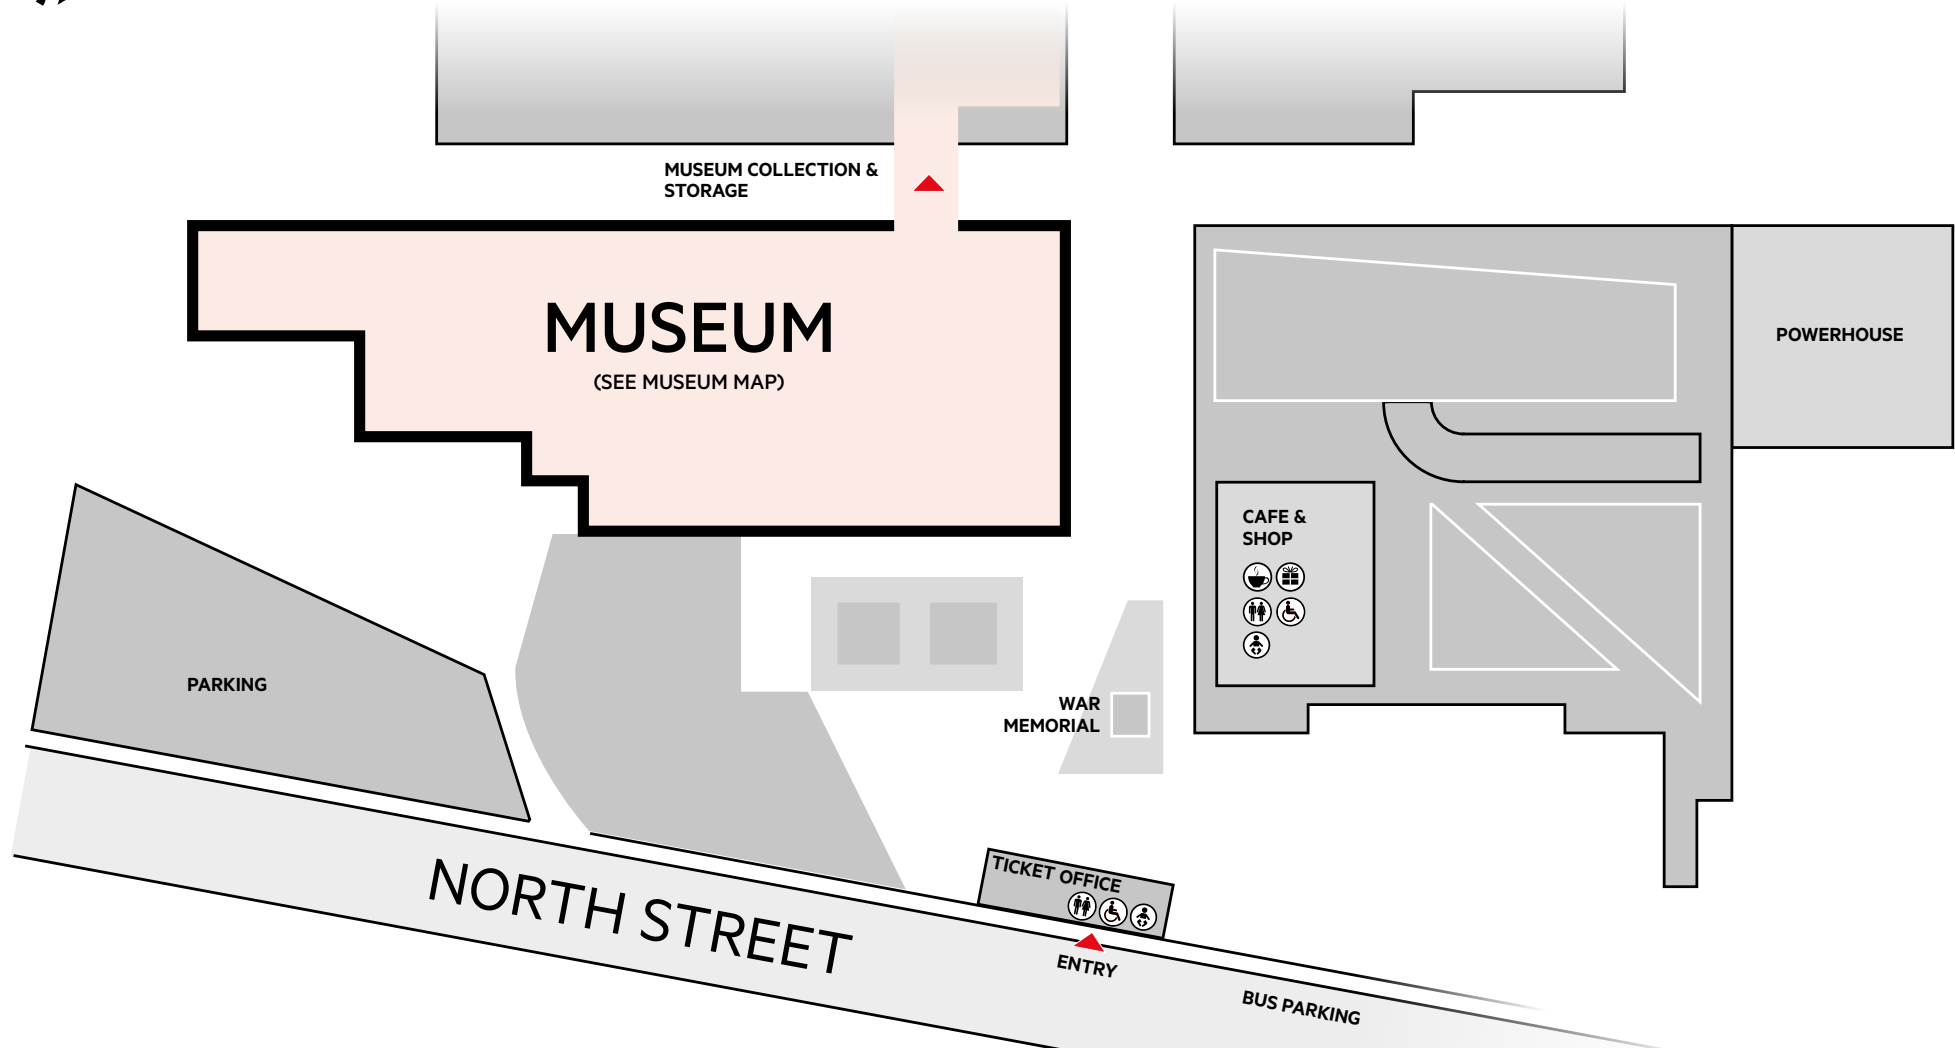

AMENITIES

-   Toilets
-  Baby change room
-  Water fountain

MUSEUM MAP

AMENITIES

-   Toilets
-  Baby change room
-  Water fountain

Open daily 9:30 am-4:00 pm
(except Good Friday, ANZAC Day and Christmas Day)
theworkshops.qm.qld.gov.au

SITE MAP