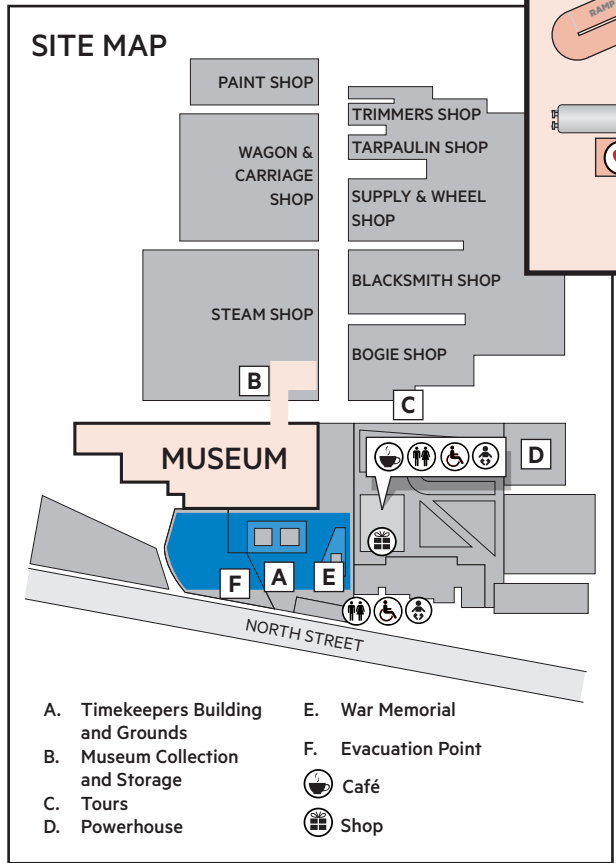

THE WORKSHOPS RAIL MUSEUM

Open daily 9:30 am-4:00 pm
(except Good Friday, ANZAC Day, Christmas Day and Boxing Day)
theworkshops.qm.qld.gov.au

AMENITIES

- Toilets
- Baby change room
- Water fountain
- Family Favourites

SENSORY MAP KEY

- This exhibit is noisy
- This exhibit has very low light
- This exhibit is bright and may flash
- Chillout Zone (Near A and E on the Site Map)

COLLECTION POINTS (SENSORY KITS/ EARMUFFS)
Ticket Office
Model Railway

SENSORY FRIENDLY MAP