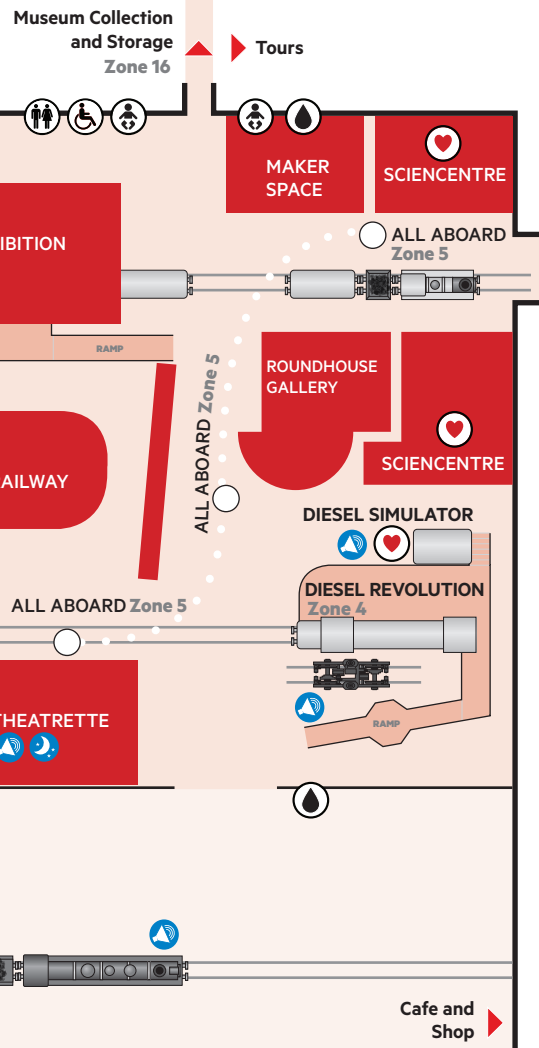

THE WORKSHOPS RAIL MUSEUM

Open daily 9:30 am-4:00 pm
(except Good Friday, ANZAC Day, Christmas Day and Boxing Day)
theworkshops.qm.qld.gov.au

AMENITIES

- Toilets
- Baby change room
- Water fountain
- Family Favourites

SENSORY MAP KEY

- This exhibit is noisy
- This exhibit has very low light
- This exhibit is bright and may flash
- Chillout Zone (Near A and E on the Site Map)

COLLECTION POINTS (SENSORY KITS/ EARMUFFS)
Ticket Office
Model Railway

SENSORY FRIENDLY MAP