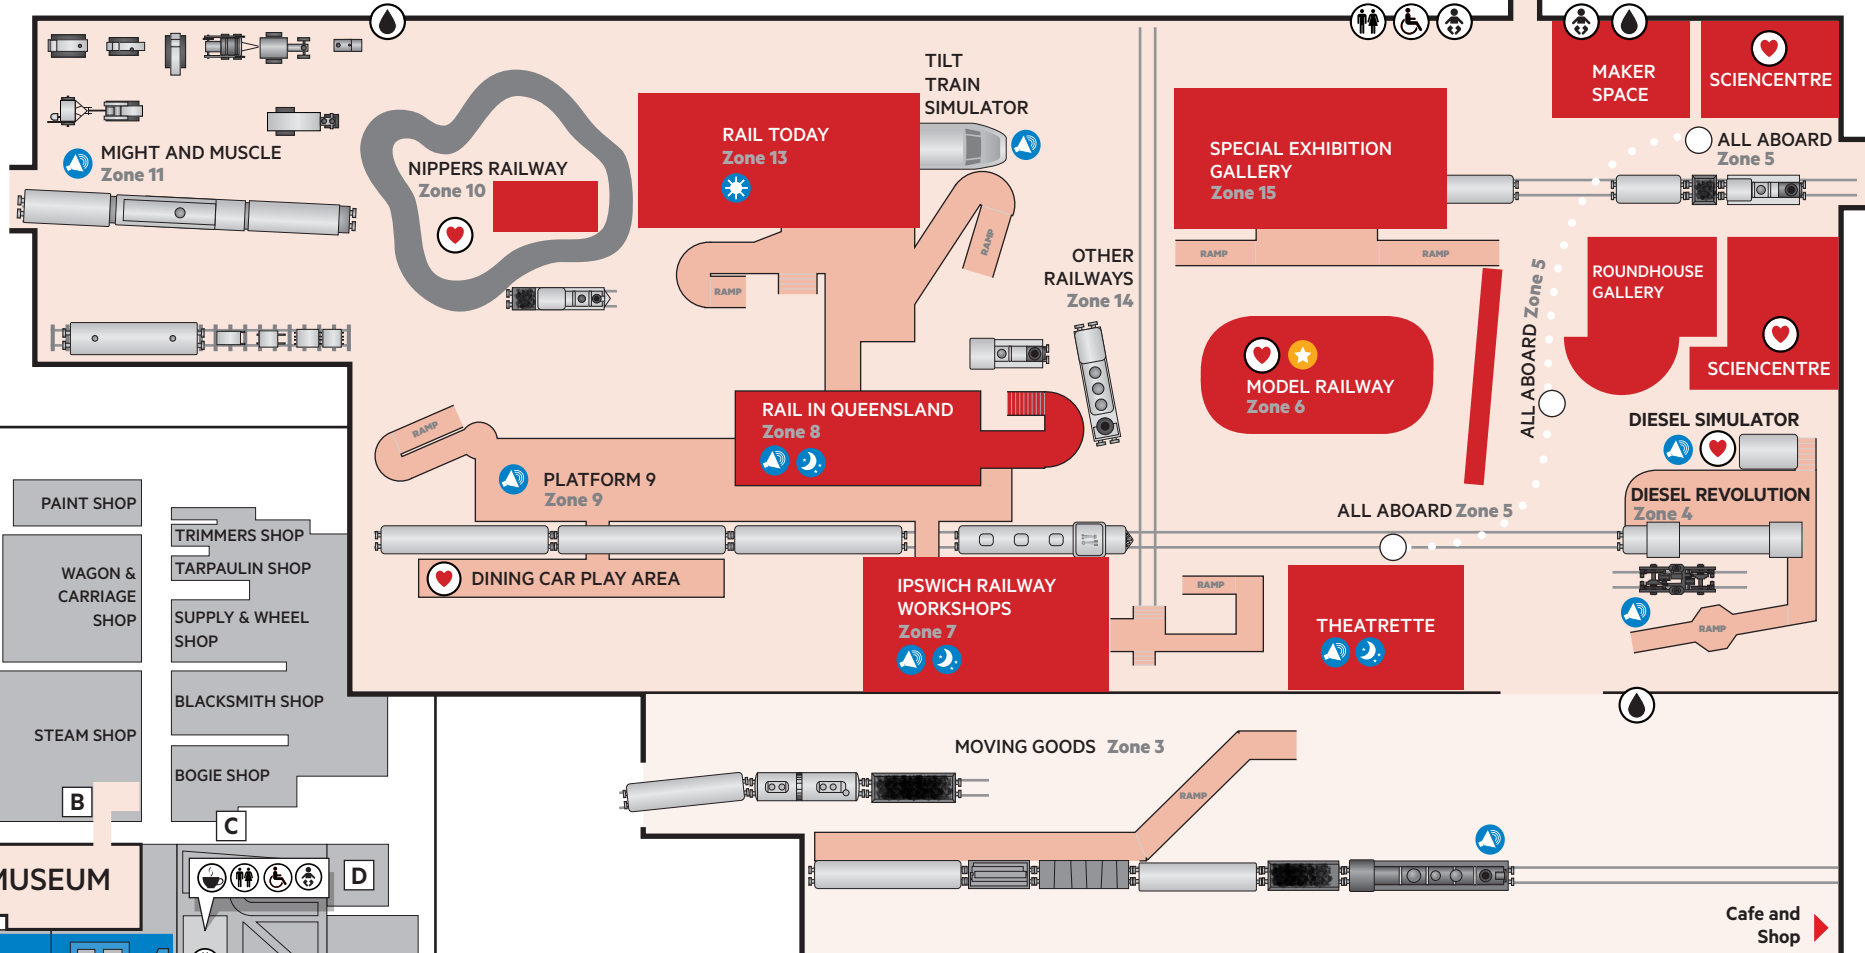

THE WORKSHOPS RAIL MUSEUM

Open daily 9:30 am-4:00 pm
(except Good Friday, ANZAC Day, Christmas Day and Boxing Day)
theworkshops.qm.qld.gov.au

AMENITIES

- Toilets
- Baby change room
- Water fountain
- Family Favourites

SENSORY MAP KEY

- This exhibit is noisy
- This exhibit has very low light
- This exhibit is bright and may flash
- Chillout Zone (Near A and E on the Site Map)

COLLECTION POINTS (SENSORY KITS/ EARMUFFS)
Ticket Office
Model Railway

SENSORY FRIENDLY MAP