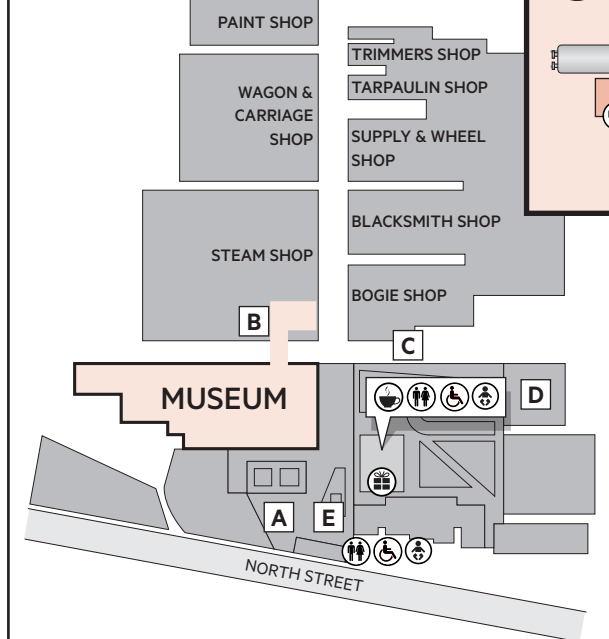

# THE WORKSHOPS RAIL MUSEUM

Museum Collection and Storage Heritage Railway Workshop Tours

## SITE MAP

- A. Timekeepers Building and Grounds
- B. Museum Collection and Storage
- C. Heritage Railway Workshop Tours
- D. Powerhouse
- E. War Memorial

- Café
- Shop

## AMENITIES

- Toilets
- Baby change room
- Water fountain
- Family favourites

Open daily 9:30 am-4:00 pm  
 (except Good Friday, ANZAC Day, Christmas Day and Boxing Day)  
[theworkshops.qm.qld.gov.au](http://theworkshops.qm.qld.gov.au)

# MUSEUM MAP