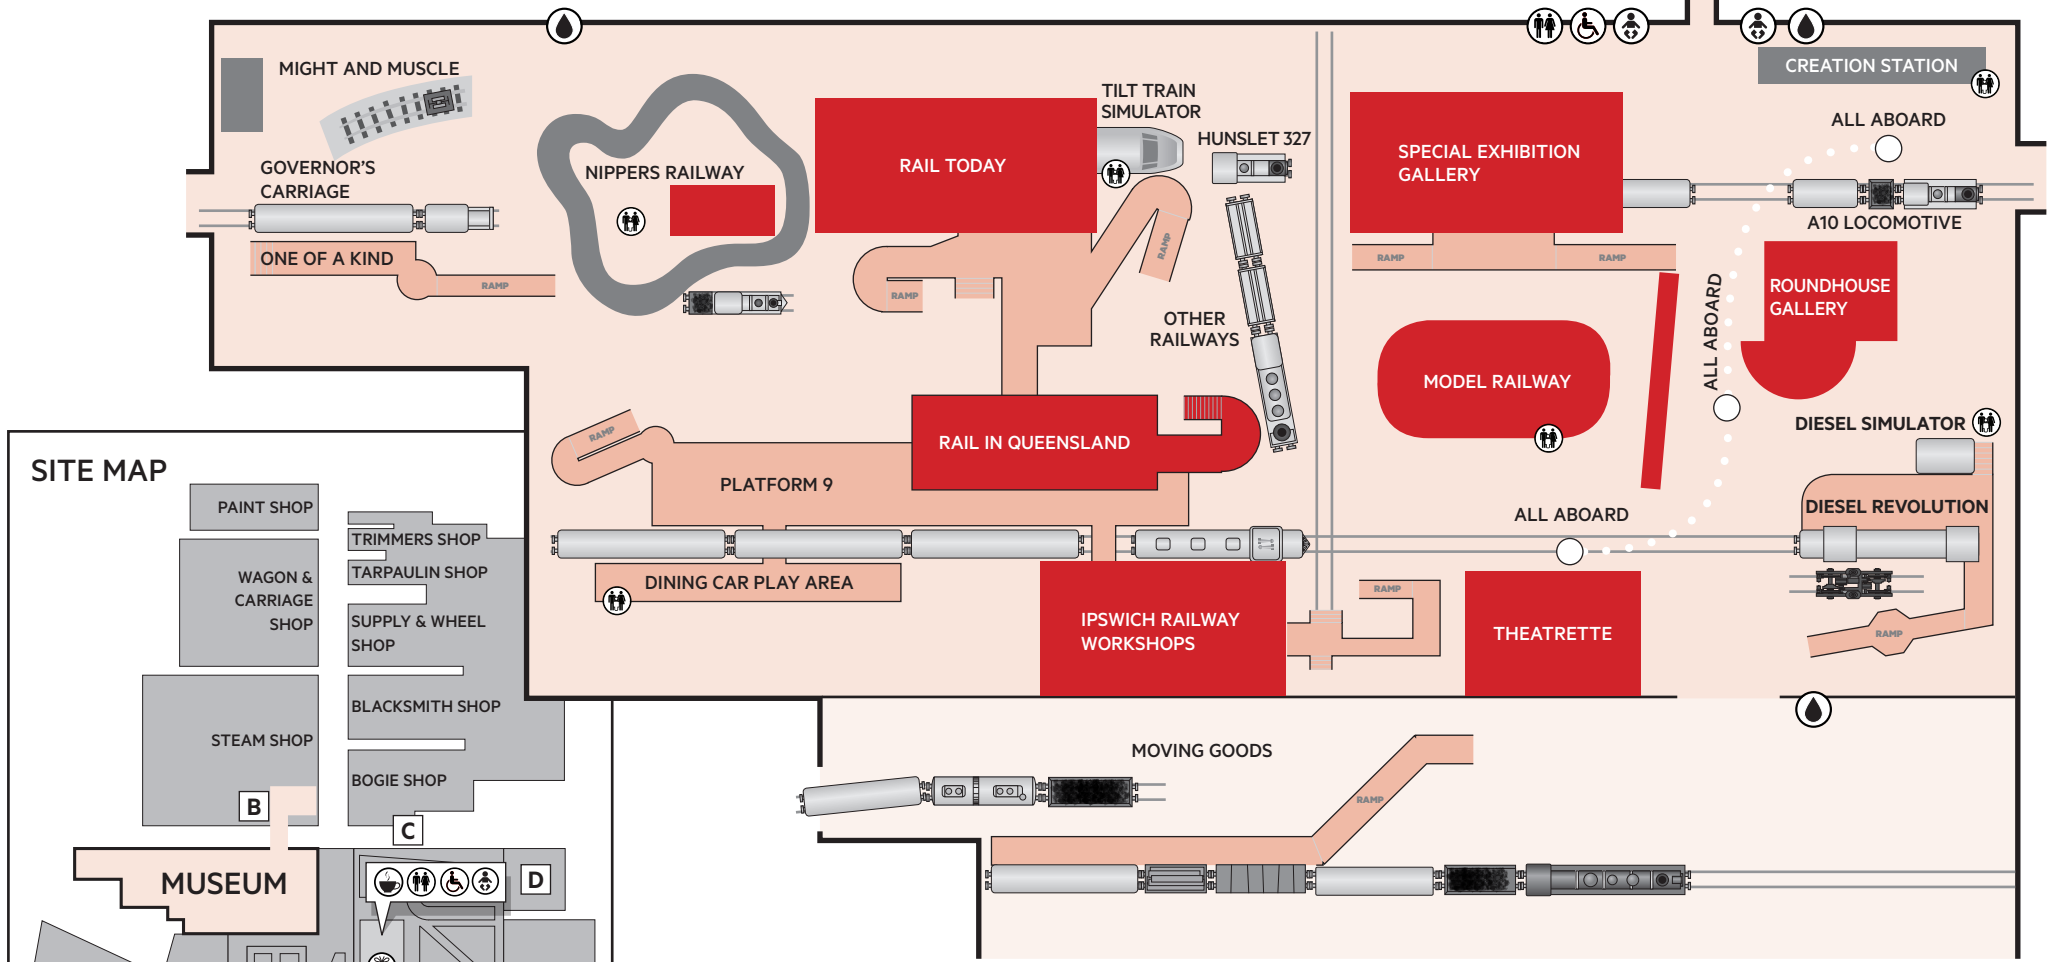

# THE WORKSHOPS RAIL MUSEUM

Museum Collection and Storage Heritage Railway Workshop Tours

## SITE MAP

- A. Timekeepers Building and Grounds
- B. Museum Collection and Storage
- C. Heritage Railway Workshop Tours
- D. Powerhouse
- E. War Memorial

- Café
- Shop

## AMENITIES

- Toilets
- Baby change room
- Water fountain
- Family favourites

Open daily 9:30 am-4:00 pm  
 (except Good Friday, ANZAC Day, Christmas Day and Boxing Day)  
[theworkshops.qm.qld.gov.au](http://theworkshops.qm.qld.gov.au)

# MUSEUM MAP